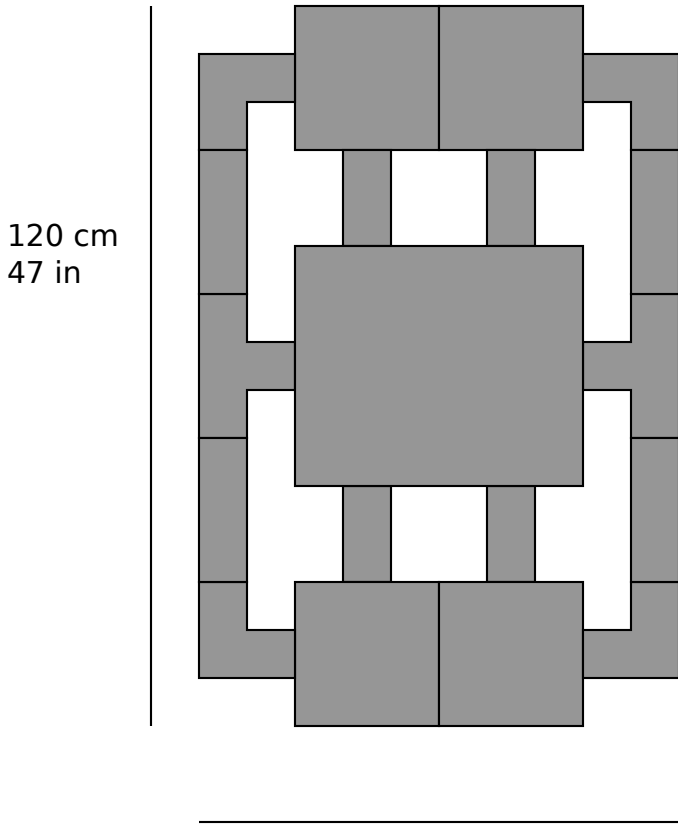

Shapes I have:

120 cm  
47 in

80 cm  
31 inches

Required:  
2x short hall  
2x long hall  
2x corner  
2x 3x3 room  
1x 5x6 room

104 cm  
41 in

80 cm  
31 inches

Required:  
2x long hall  
2x corner  
2x 3x3 room  
1x 5x6 room